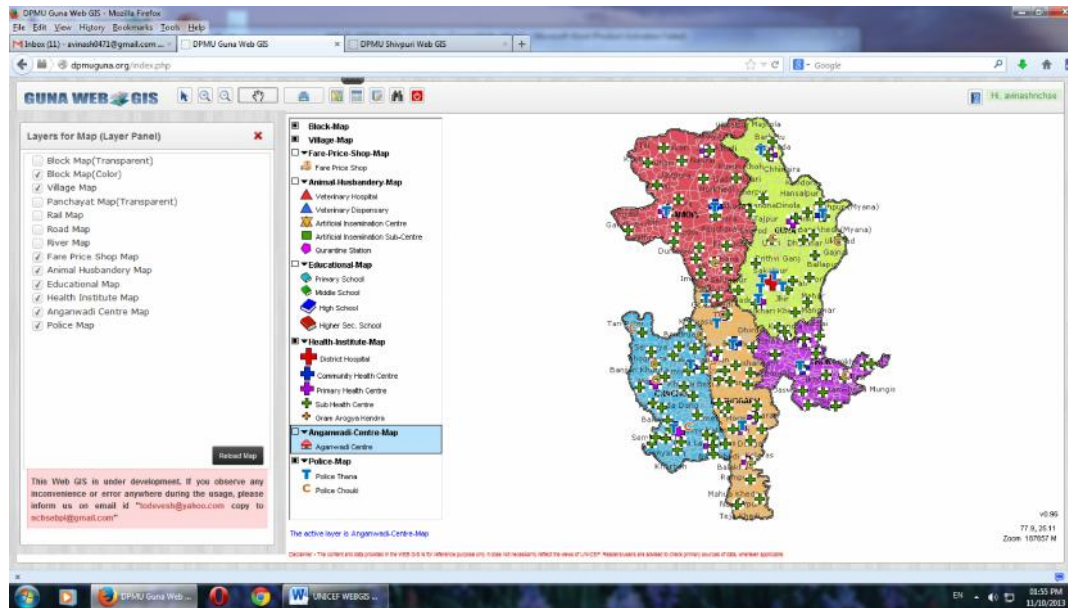

Thematic Orientation programme at Shivpuri for stateholders in Shivpuri district 11th December, 2013

The presentation of the DPMU web site to the participants, was made by Mr. Avinash Shrivastava

Mr. Devesh Rashinkar, Bhopal explaining the features of Website.

Ms. Neetu Mathur, Joint Collector / DPO addressed the participants

Thematic Orientation programme at GUNA for stateholders in Guna district 16th December, 2013

Dr. S.K. Bhargava, District Planning Officer gave the introduction about website