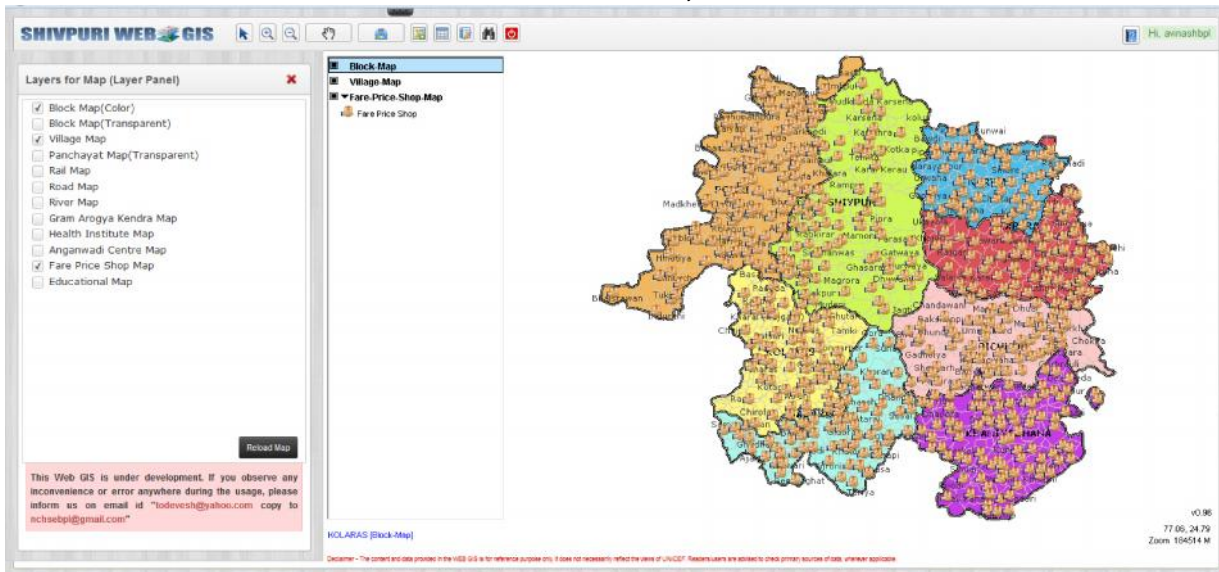

Thematic Orientation programme at Shivpuri for stateholders in Shivpuri district 11th December, 2013

The presentation of the DPMU web site to the participants, was made by Mr. Avinash Shrivastava